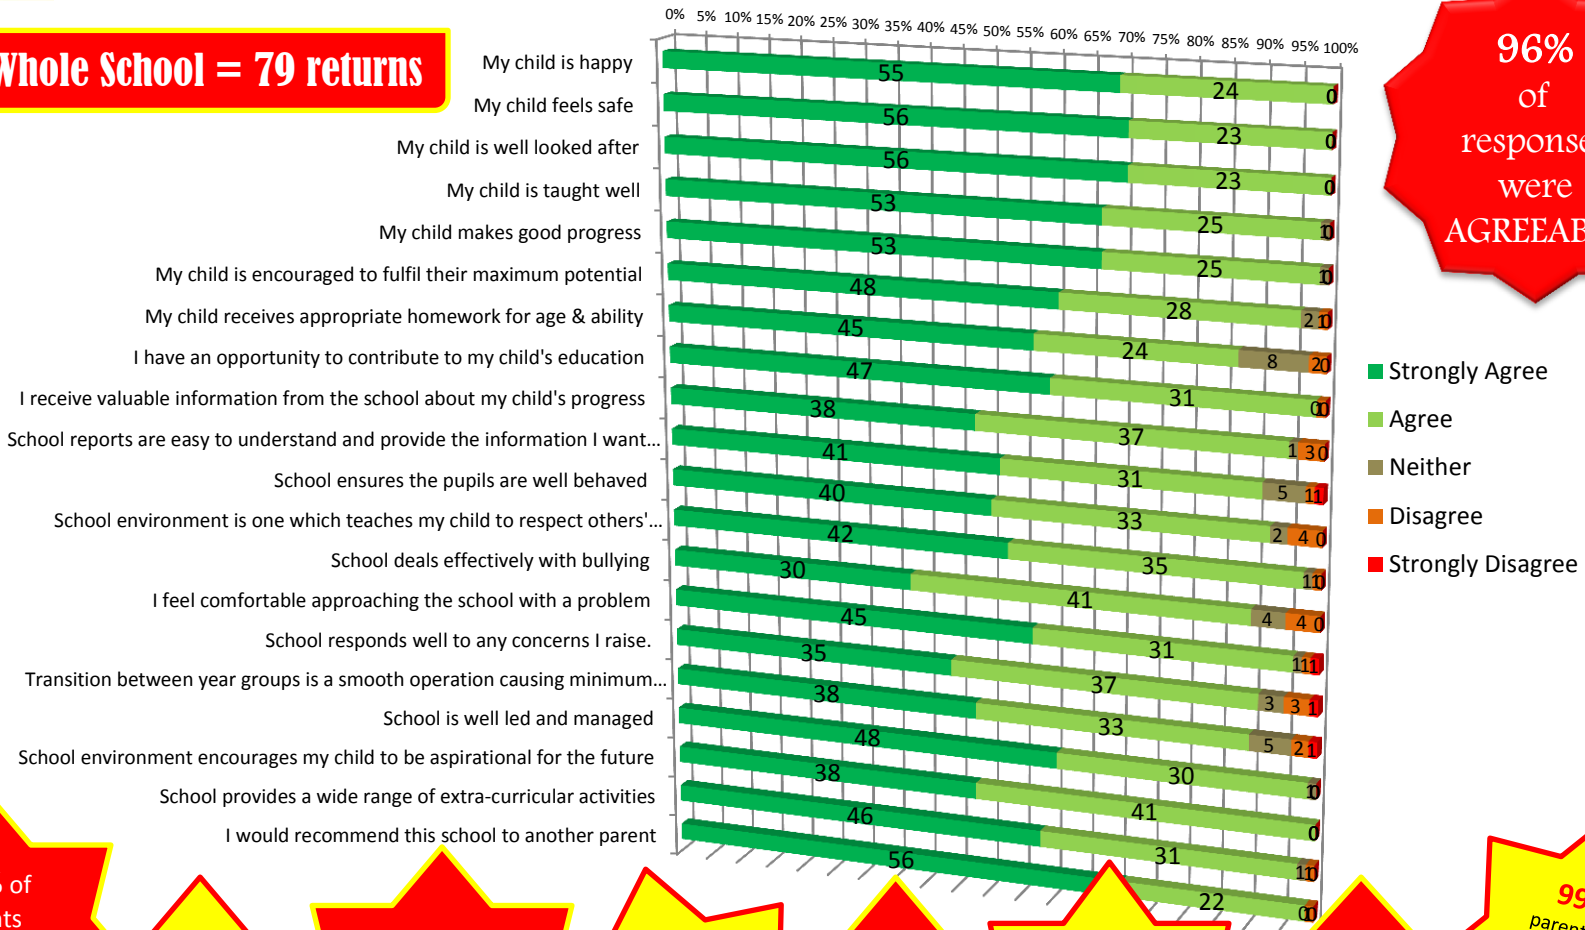

Lyme Community Primary School Parent Questionnaire Results 2015

Whole School = 79 returns

96%
of
responses
were
AGREEABLE

100% of
parents
agree their
child is
HAPPY

99% of
parents would
recommend
Lyme to
another parent.

100% of
parents
agree their
child feels
SAFE

99% of
parents agree
their child is
taught well at
Lyme

100% of
parents
agree their
child is well
looked after

99% of
parents agree
their child is
making good
progress

100% of
parents agree
their child is
encouraged
to be
aspirational

99% of
parents agree
the school is
well led and
managed