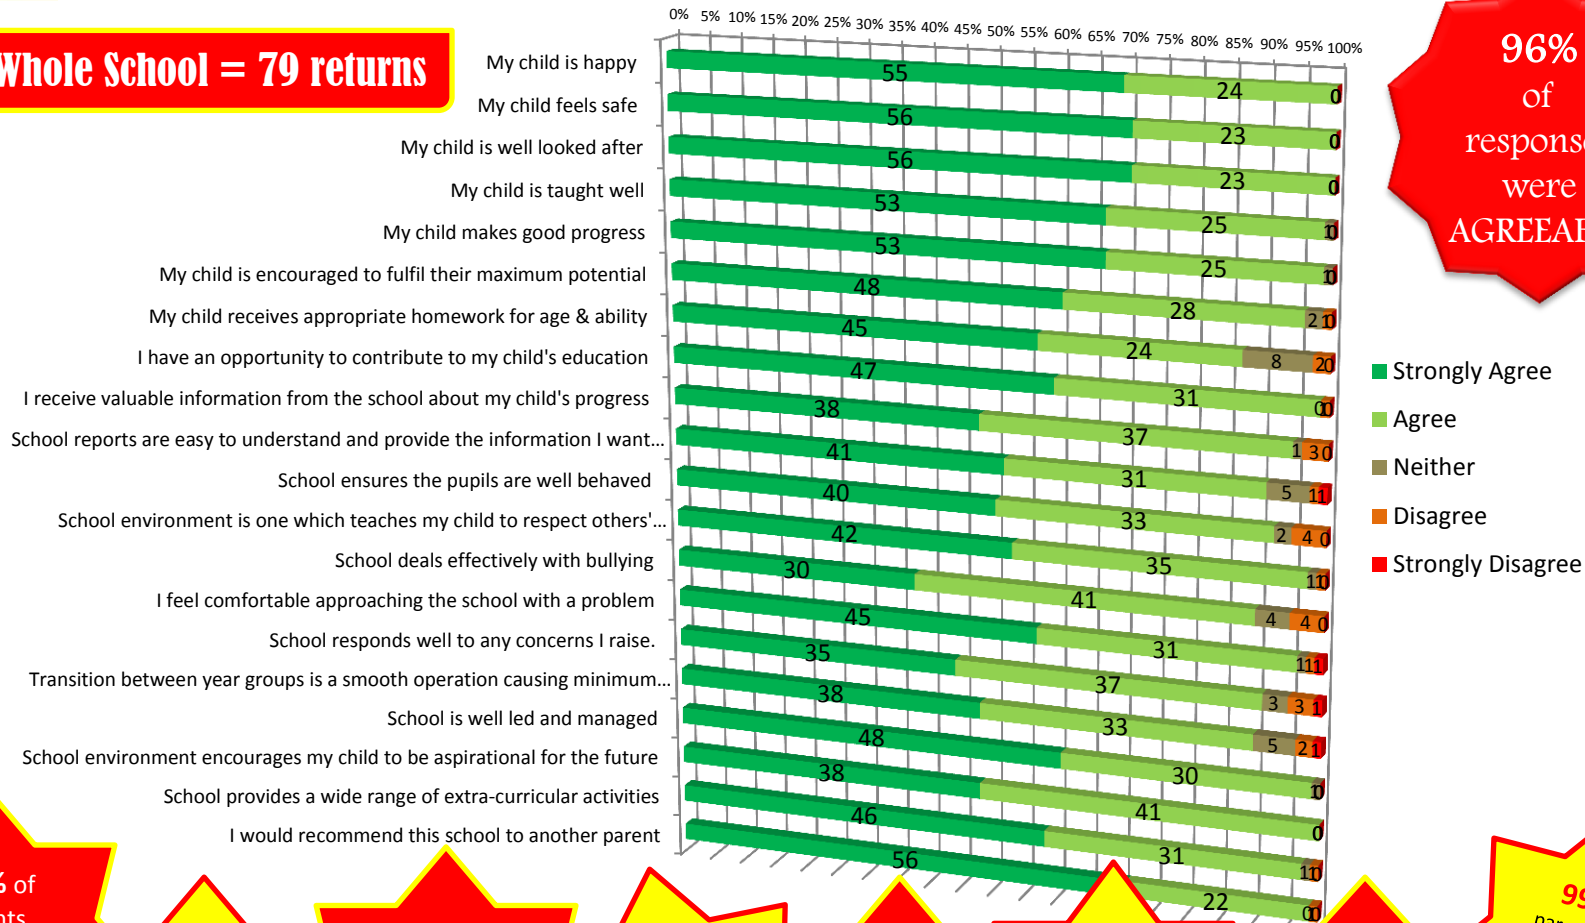

# Lyme Community Primary School Parent Questionnaire Results 2015

**Whole School = 79 returns**

**96%**  
of  
responses  
were  
**AGREEABLE**

**100%** of  
parents  
agree their  
child is  
**HAPPY**

**99%** of  
parents would  
recommend  
Lyme to  
another parent.

**100%** of  
parents  
agree their  
child feels  
**SAFE**

**99%** of  
parents agree  
their child is  
taught well at  
Lyme

**100%** of  
parents  
agree their  
child is well  
looked after

**99%** of  
parents agree  
their child is  
making good  
progress

**100%** of  
parents agree  
their child is  
encouraged  
to be  
aspirational

**99%** of  
parents agree  
the school is  
well led and  
managed